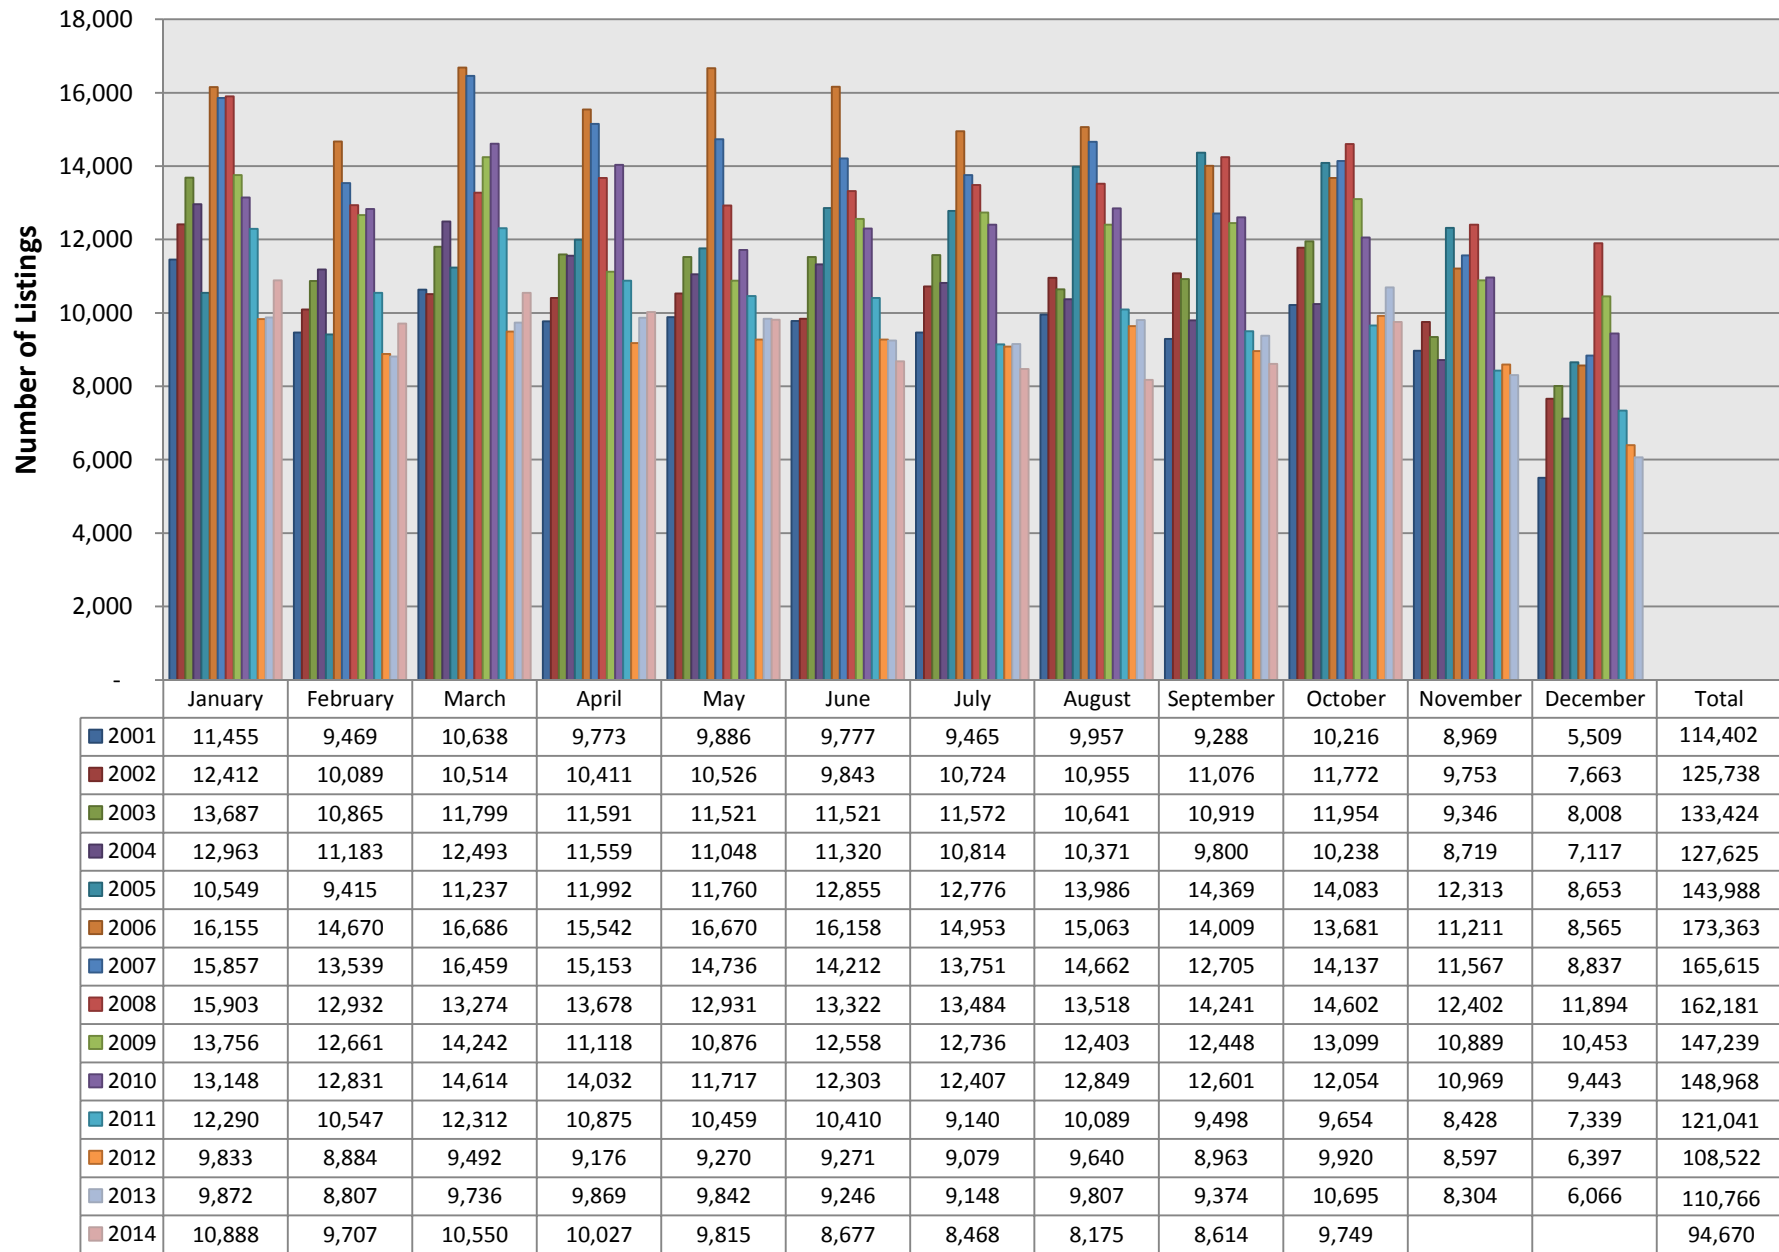

ARIZONA REGIONAL MULTIPLE LISTING SERVICE, INC. New Listings Per Month

This representation is based in whole or in part on the data supplied by Arizona Regional Multiple Listing Service, Inc. Copyright ARMLS 2014. ARMLS does not guarantee nor is in any way responsible for its accuracy. Data maintained by ARMLS may not reflect all real estate activity in the market.