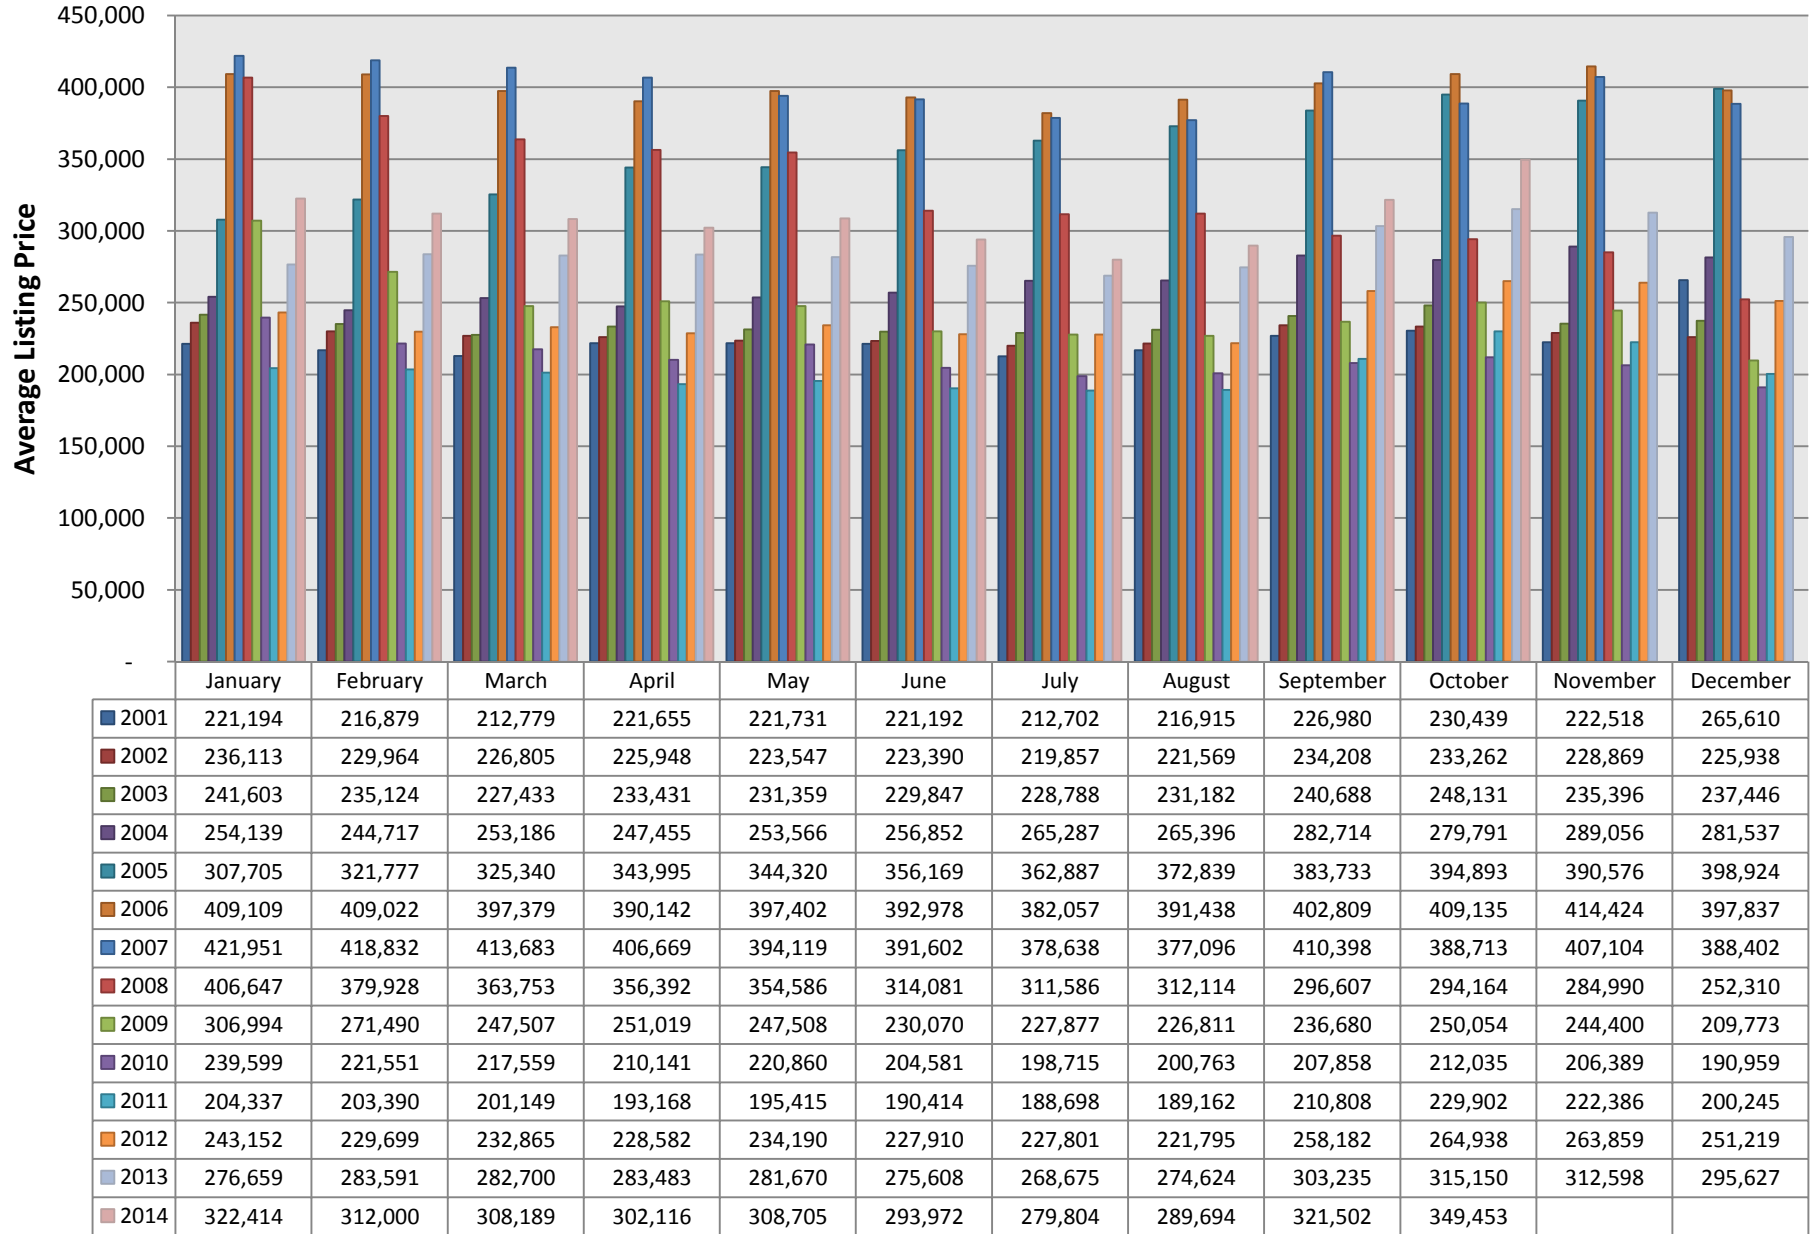

ARIZONA REGIONAL MULTIPLE LISTING SERVICE, INC.
Average New Listing Price Per Month

This representation is based in whole or in part on the data supplied by Arizona Regional Multiple Listing Service, Inc. Copyright ARMLS 2014. ARMLS does not guarantee nor is in any way responsible for its accuracy. Data maintained by ARMLS may not reflect all real estate activity in the market.